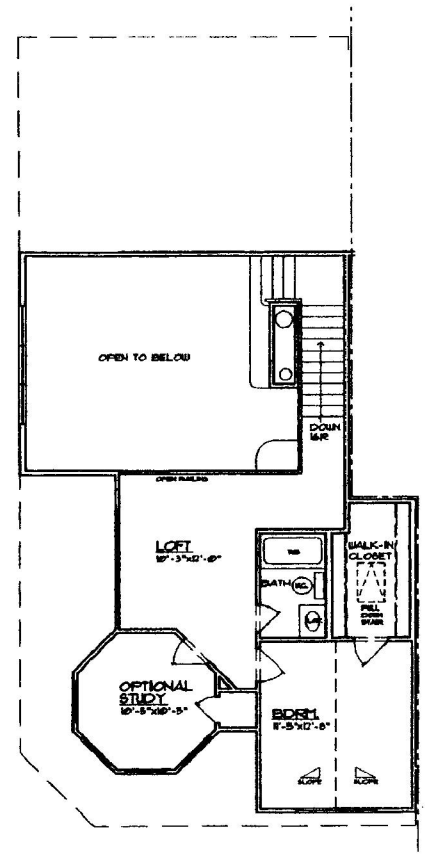

BELLE TERRE ♦ 2 Bedrooms ♦ 2½ Baths ♦ 1,773 Square Feet Living Space

FIRST FLOOR

*1,199 Square Feet Living Space
228 Square Feet Garage*

SECOND FLOOR

574 Square Feet Living Space

SECOND FLOOR + OPTIONAL STUDY

574 Square Feet Living Space

VIEWED TO BE THE BEST.™

All floor plans and exterior renderings are artist's conceptions. All dimensions are approximate. Floor plans and exterior features may vary based on elevation and options selected. Setauket Meadows reserves the right to modify all plans and specifications without notice.