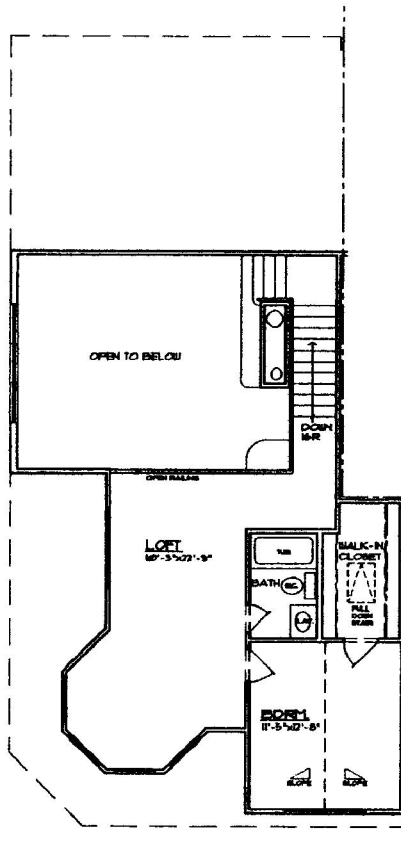

BELLE TERRE ♦ 2 Bedrooms ♦ 2½ Baths ♦ 1,773 Square Feet Living Space

FIRST FLOOR

*1,199 Square Feet Living Space
228 Square Feet Garage*

SECOND FLOOR

574 Square Feet Living Space

SECOND FLOOR + OPTIONAL STUDY

574 Square Feet Living Space

VIEWED TO BE THE BEST.™

All floor plans and exterior renderings are artist's conceptions. All dimensions are approximate. Floor plans and exterior features may vary based on elevation and options selected. Setauket Meadows reserves the right to modify all plans and specifications without notice.