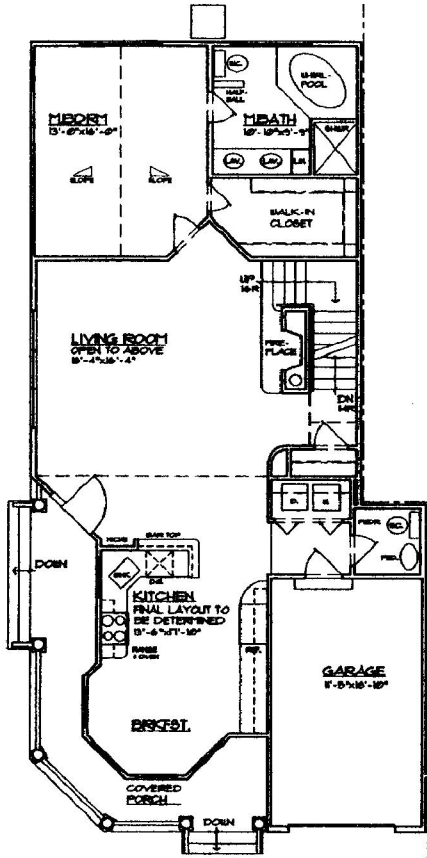

BELLE TERRE ♦ 2 Bedrooms ♦ 2½ Baths ♦ 1,773 Square Feet Living Space

FIRST FLOOR

*1,199 Square Feet Living Space
228 Square Feet Garage*

SECOND FLOOR

574 Square Feet Living Space

SECOND FLOOR + OPTIONAL STUDY

574 Square Feet Living Space

VIEWED TO BE THE BEST.™

All floor plans and exterior renderings are artist's conceptions. All dimensions are approximate. Floor plans and exterior features may vary based on elevation and options selected. Setauket Meadows reserves the right to modify all plans and specifications without notice.