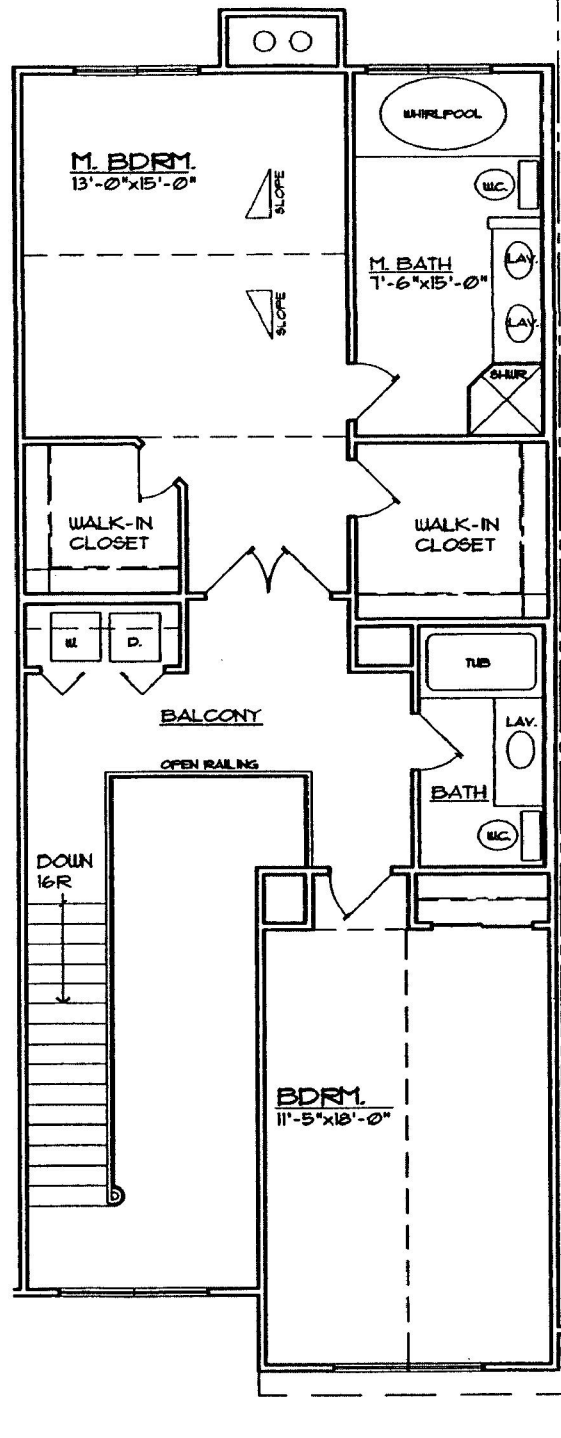

**OLD FIELD ♦ 2 Bedrooms ♦ 2½ Baths ♦ 1,878 Sq. Ft. of Living Space**

**FIRST FLOOR**

924 Square Feet Living Space  
238 Square Feet Garage

**SECOND FLOOR**

954 Square Feet Living Space

All floor plans and exterior renderings are artist's conceptions. All dimensions are approximate. Floor plans and exterior features may vary based on elevation and options selected. Setauket Meadows reserves the right to modify all plans and specifications without notice.