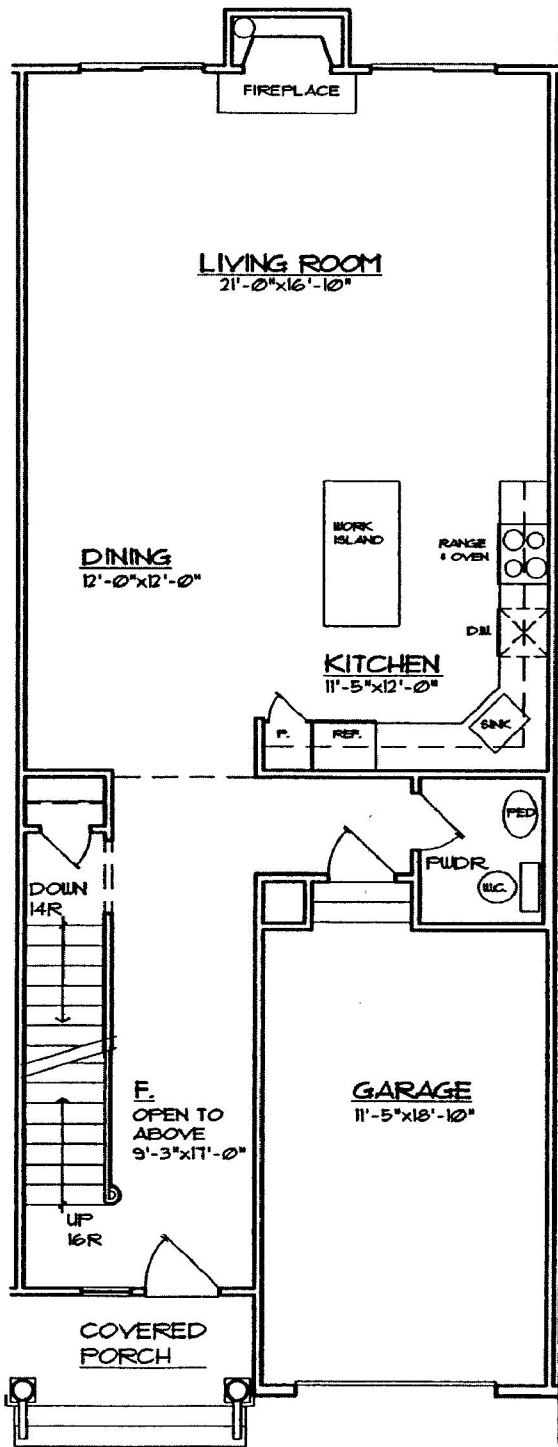

**OLD FIELD ♦ 2 Bedrooms ♦ 2½ Baths ♦ 1,878 Sq. Ft. of Living Space**

**FIRST FLOOR**

924 Square Feet Living Space  
238 Square Feet Garage

**SECOND FLOOR**

954 Square Feet Living Space

All floor plans and exterior renderings are artist's conceptions. All dimensions are approximate. Floor plans and exterior features may vary based on elevation and options selected. Setauket Meadows reserves the right to modify all plans and specifications without notice.