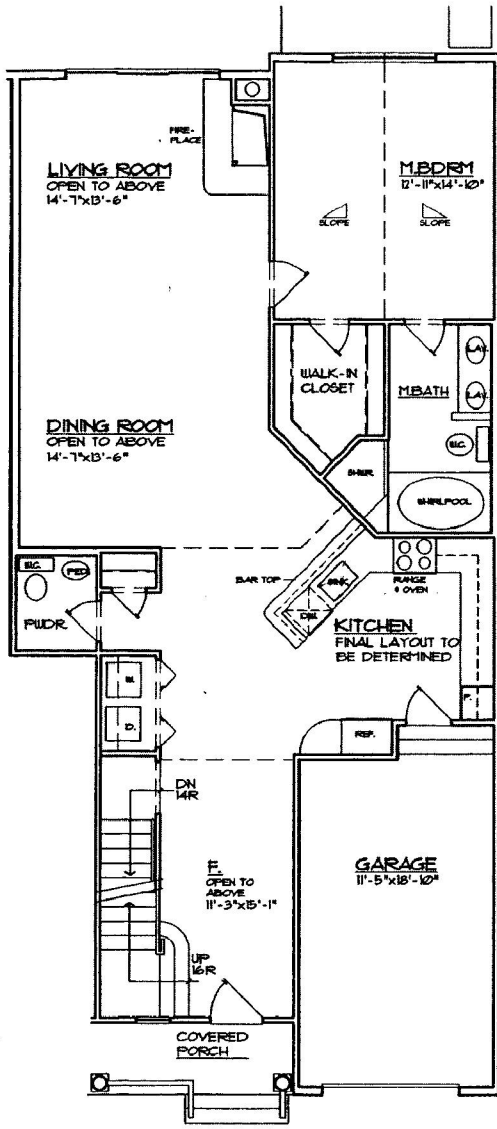

POQUOTT ♦ 2 Bedrooms ♦ 2½ Baths ♦ 1,842 Square Feet Living Space

FIRST FLOOR

1,286 Square Feet Living Space
239 Square Feet Garage

SECOND FLOOR

556 Square Feet Living Space

SECOND FLOOR ♦ OPTIONAL STUDY

705 Square Feet Living Space

TOTAL KOHLER

VIEWED TO BE THE BEST.™

All floor plans and exterior renderings are artist's conceptions. All dimensions are approximate. Floor plans and exterior features may vary based on elevation and options selected. Setauket Meadows reserves the right to modify all plans and specifications without notice.