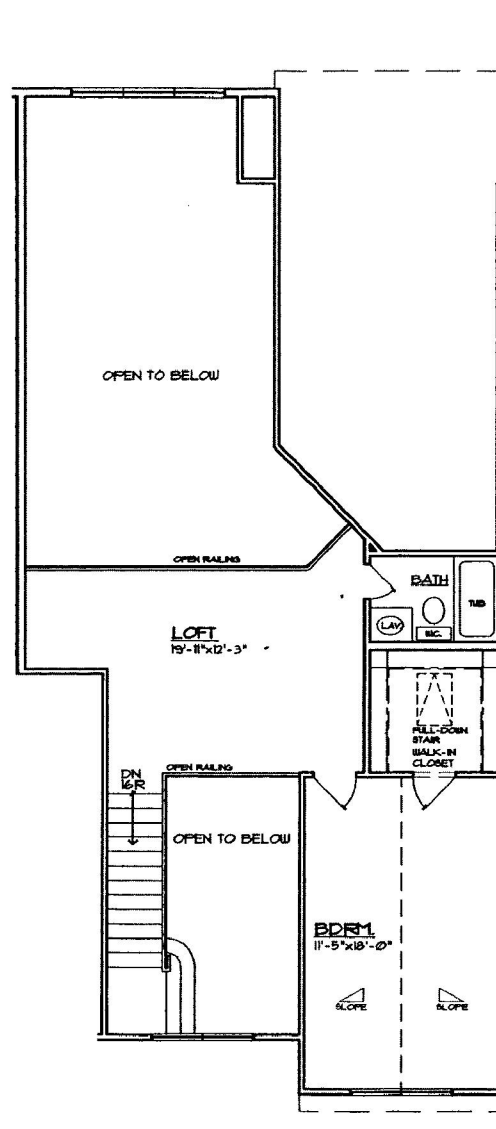

POQUOTT ♦ 2 Bedrooms ♦ 2½ Baths ♦ 1,842 Square Feet Living Space

FIRST FLOOR

1,286 Square Feet Living Space
239 Square Feet Garage

SECOND FLOOR

556 Square Feet Living Space

SECOND FLOOR ♦ OPTIONAL STUDY

705 Square Feet Living Space

TOTAL KOHLER

VIEWED TO BE THE BEST.™

All floor plans and exterior renderings are artist's conceptions. All dimensions are approximate. Floor plans and exterior features may vary based on elevation and options selected. Setauket Meadows reserves the right to modify all plans and specifications without notice.