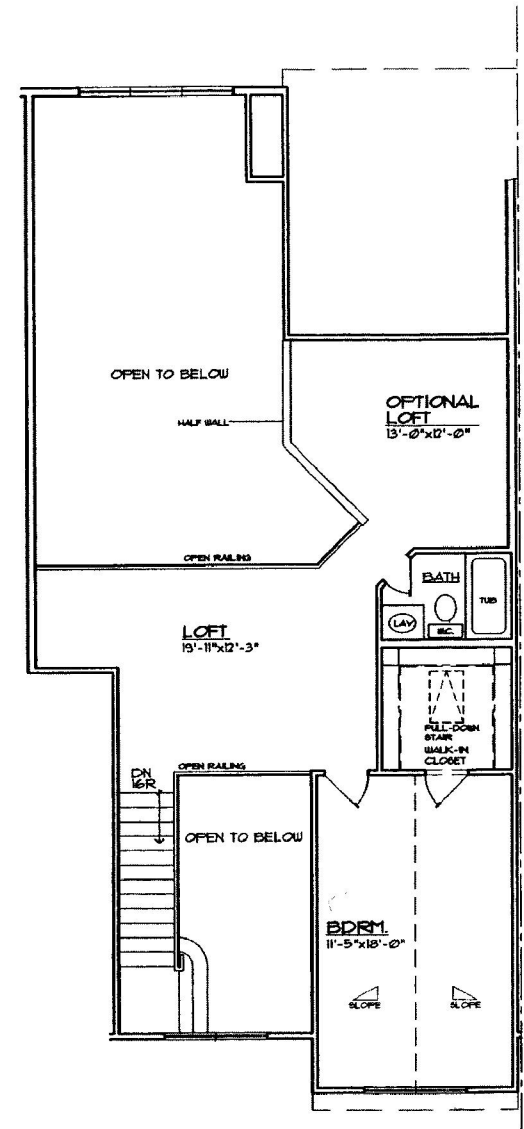

POQUOTT ♦ 2 Bedrooms ♦ 2½ Baths ♦ 1,842 Square Feet Living Space

FIRST FLOOR

1,286 Square Feet Living Space
239 Square Feet Garage

SECOND FLOOR

556 Square Feet Living Space

SECOND FLOOR ♦ OPTIONAL STUDY

705 Square Feet Living Space

TOTAL KOHLER

VIEWED TO BE THE BEST.™

All floor plans and exterior renderings are artist's conceptions. All dimensions are approximate. Floor plans and exterior features may vary based on elevation and options selected. Setauket Meadows reserves the right to modify all plans and specifications without notice.